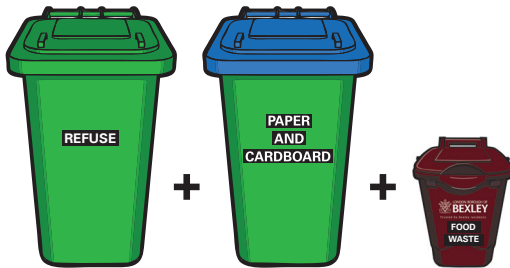

Your rubbish and recycling 2024 collection calendar

Check your collection date at www.bexley.gov.uk/collectionday

We are schedule

Blue collection

White collection

| Week commencing | Schedule 1 | Schedule 2 |
|-----------------|------------------|------------------|
| 1 Jan | White collection | Blue collection |
| 8 Jan | Blue collection | White collection |
| 15 Jan | White collection | Blue collection |
| 22 Jan | Blue collection | White collection |
| 29 Jan | White collection | Blue collection |
| 5 Feb | Blue collection | White collection |
| 12 Feb | White collection | Blue collection |
| 19 Feb | Blue collection | White collection |
| 26 Feb | White collection | Blue collection |
| 4 Mar | Blue collection | White collection |
| 11 Mar | White collection | Blue collection |
| 18 Mar | Blue collection | White collection |
| 25 Mar | White collection | Blue collection |
| 1 Apr | Blue collection | White collection |
| 8 Apr | White collection | Blue collection |
| 15 Apr | Blue collection | White collection |
| 22 Apr | White collection | Blue collection |
| 29 Apr | Blue collection | White collection |
| 6 May | White collection | Blue collection |
| 13 May | Blue collection | White collection |
| 20 May | White collection | Blue collection |
| 27 May | Blue collection | White collection |
| 3 Jun | White collection | Blue collection |
| 10 Jun | Blue collection | White collection |
| 17 Jun | White collection | Blue collection |
| 24 Jun | Blue collection | White collection |