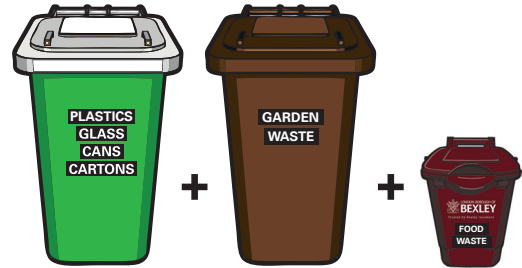

Your rubbish and recycling 2024 collection calendar

Check your collection date at www.bexley.gov.uk/collectionday

We are schedule

Blue collection

White collection

| Week commencing | Schedule 1 | Schedule 2 |
|-----------------|------------------|------------------|
| 1 Jan | White collection | Blue collection |
| 8 Jan | Blue collection | White collection |
| 15 Jan | White collection | Blue collection |
| 22 Jan | Blue collection | White collection |
| 29 Jan | White collection | Blue collection |
| 5 Feb | Blue collection | White collection |
| 12 Feb | White collection | Blue collection |
| 19 Feb | Blue collection | White collection |
| 26 Feb | White collection | Blue collection |
| 4 Mar | Blue collection | White collection |
| 11 Mar | White collection | Blue collection |
| 18 Mar | Blue collection | White collection |
| 25 Mar | White collection | Blue collection |
| 1 Apr | Blue collection | White collection |
| 8 Apr | White collection | Blue collection |
| 15 Apr | Blue collection | White collection |
| 22 Apr | White collection | Blue collection |
| 29 Apr | Blue collection | White collection |
| 6 May | White collection | Blue collection |
| 13 May | Blue collection | White collection |
| 20 May | White collection | Blue collection |
| 27 May | Blue collection | White collection |
| 3 Jun | White collection | Blue collection |
| 10 Jun | Blue collection | White collection |
| 17 Jun | White collection | Blue collection |
| 24 Jun | Blue collection | White collection |