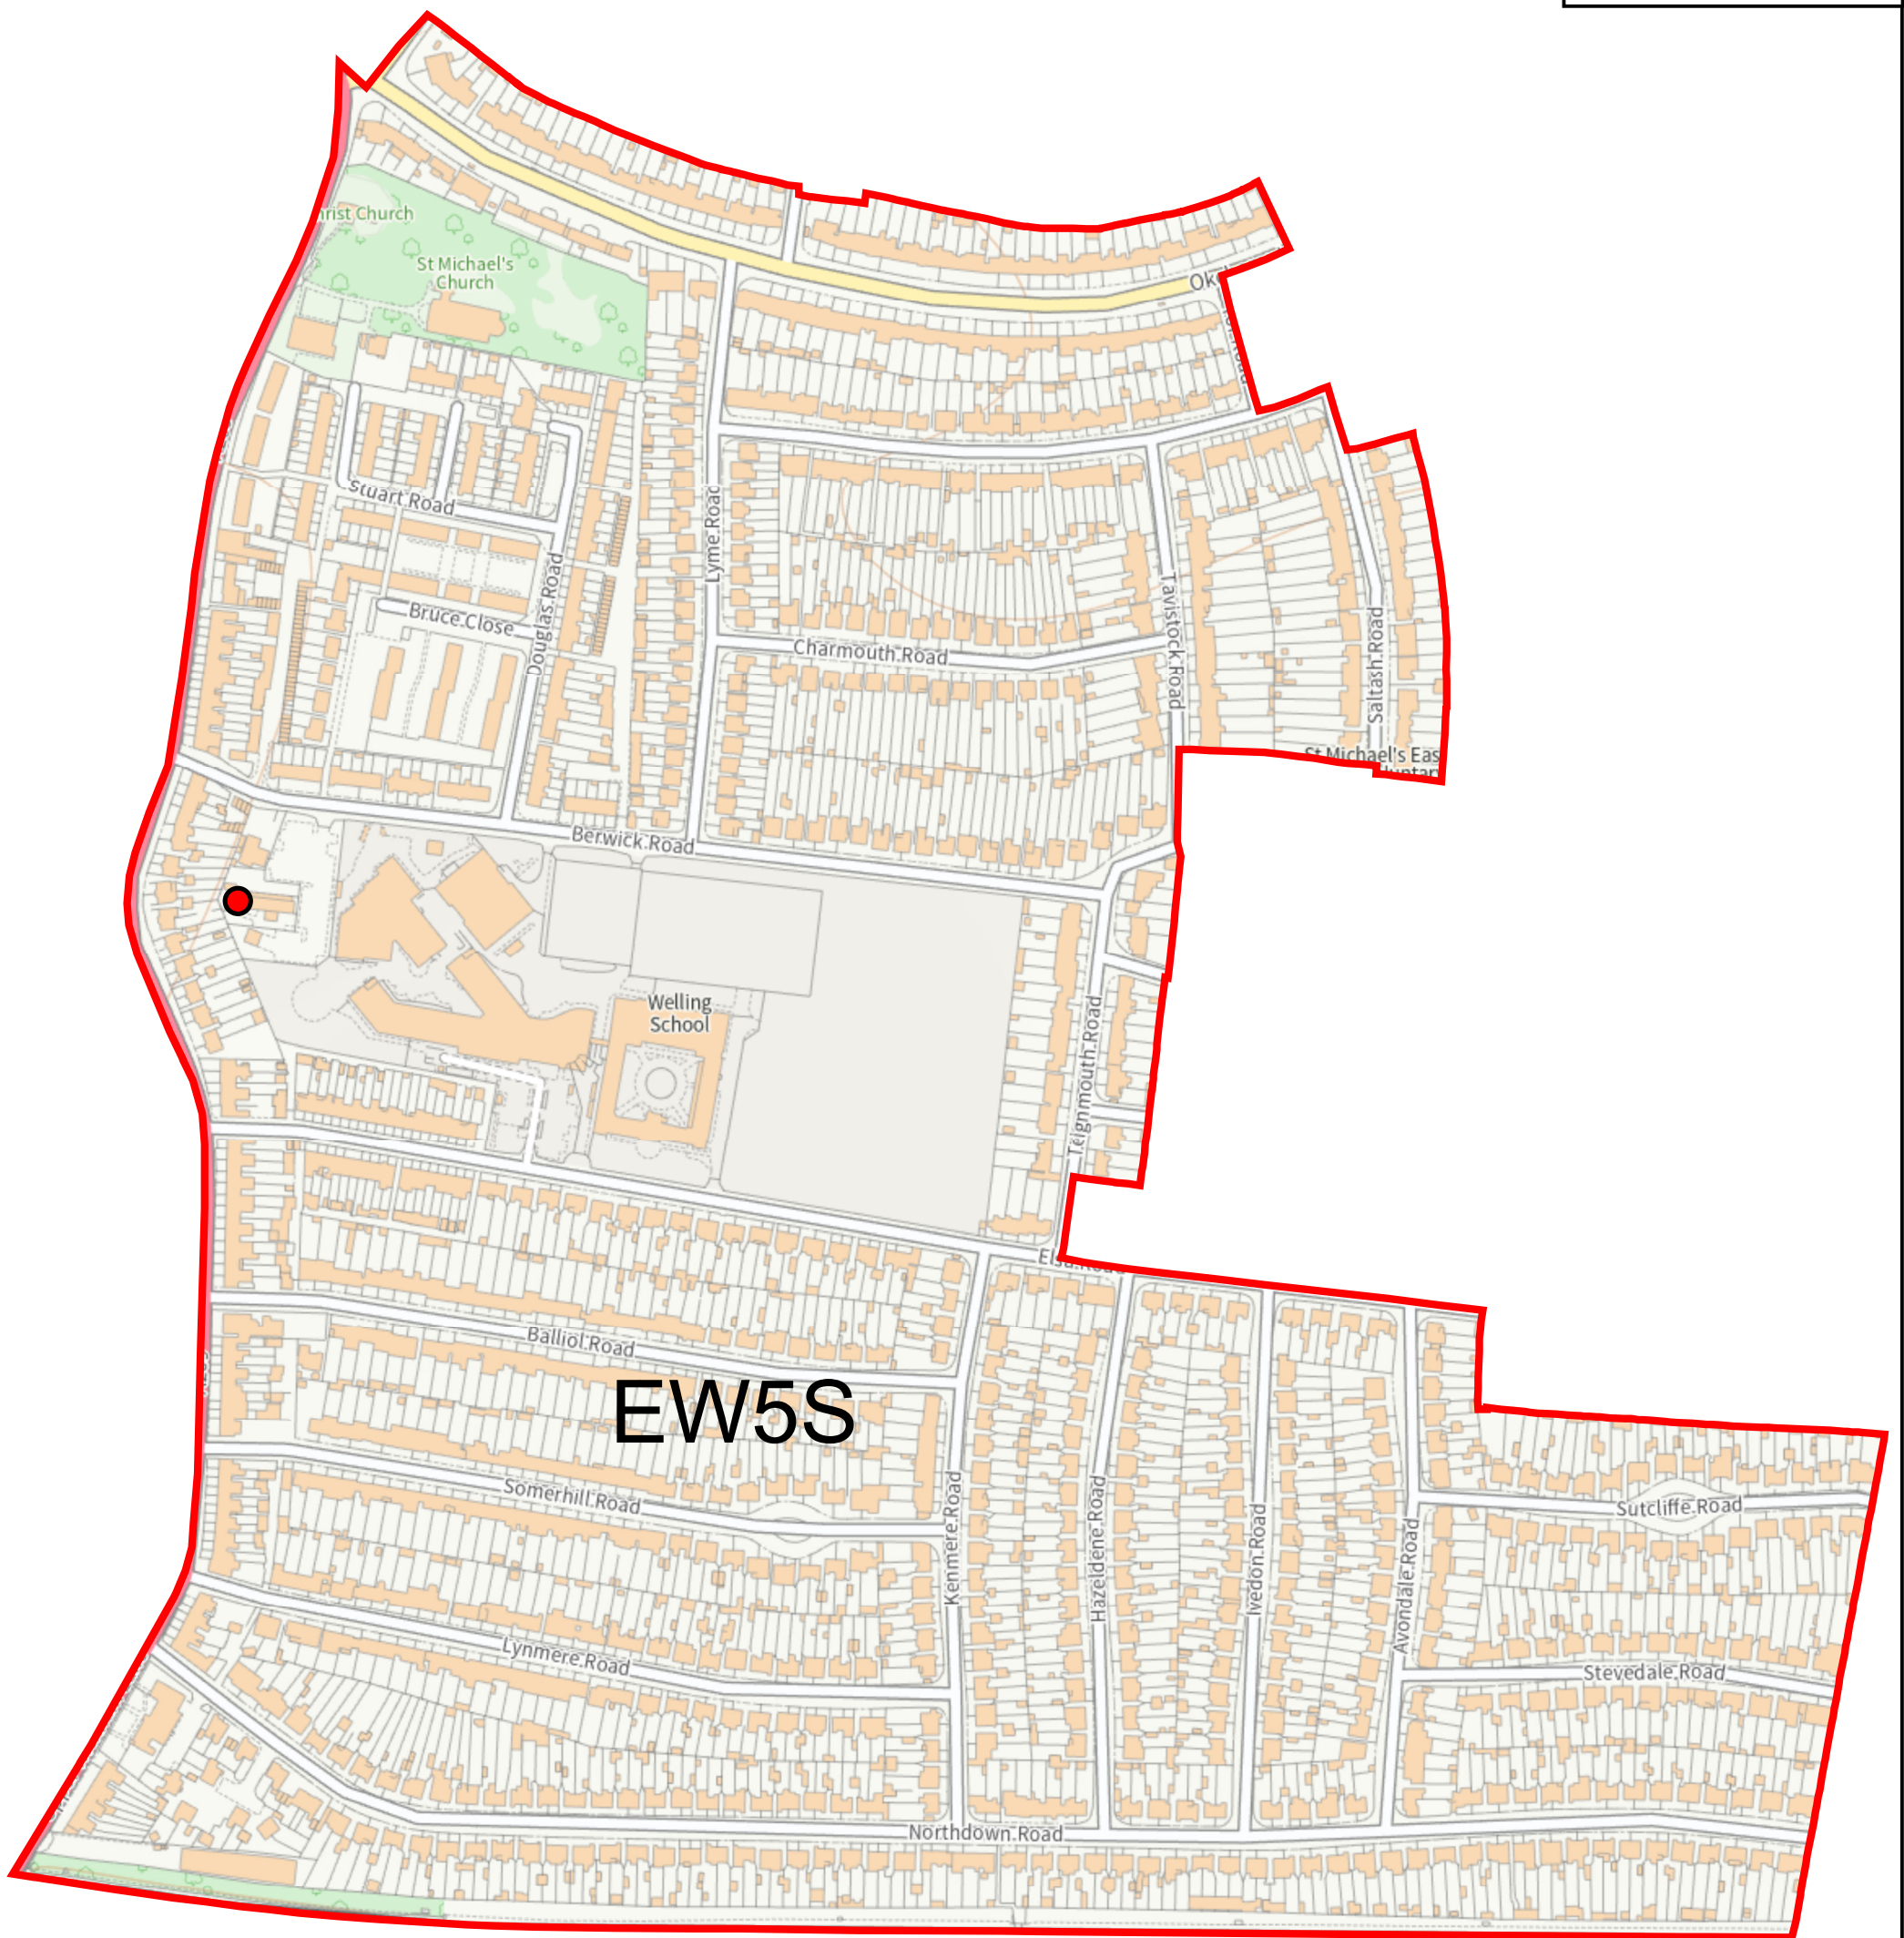

# Legend

● Polling Station

□ Polling District

**EW5S Polling District** East Wickham Ward

SCALE:  
1:3,700

COPYRIGHT: This map is reproduced from Ordnance Survey material with the permission of Ordnance Survey on behalf of the Controller of Her Majesty's Stationery Office © Crown copyright. Unauthorised reproduction infringes Crown copyright and may lead to prosecution or civil proceedings. (Bexley Council) (100019261) (2024).