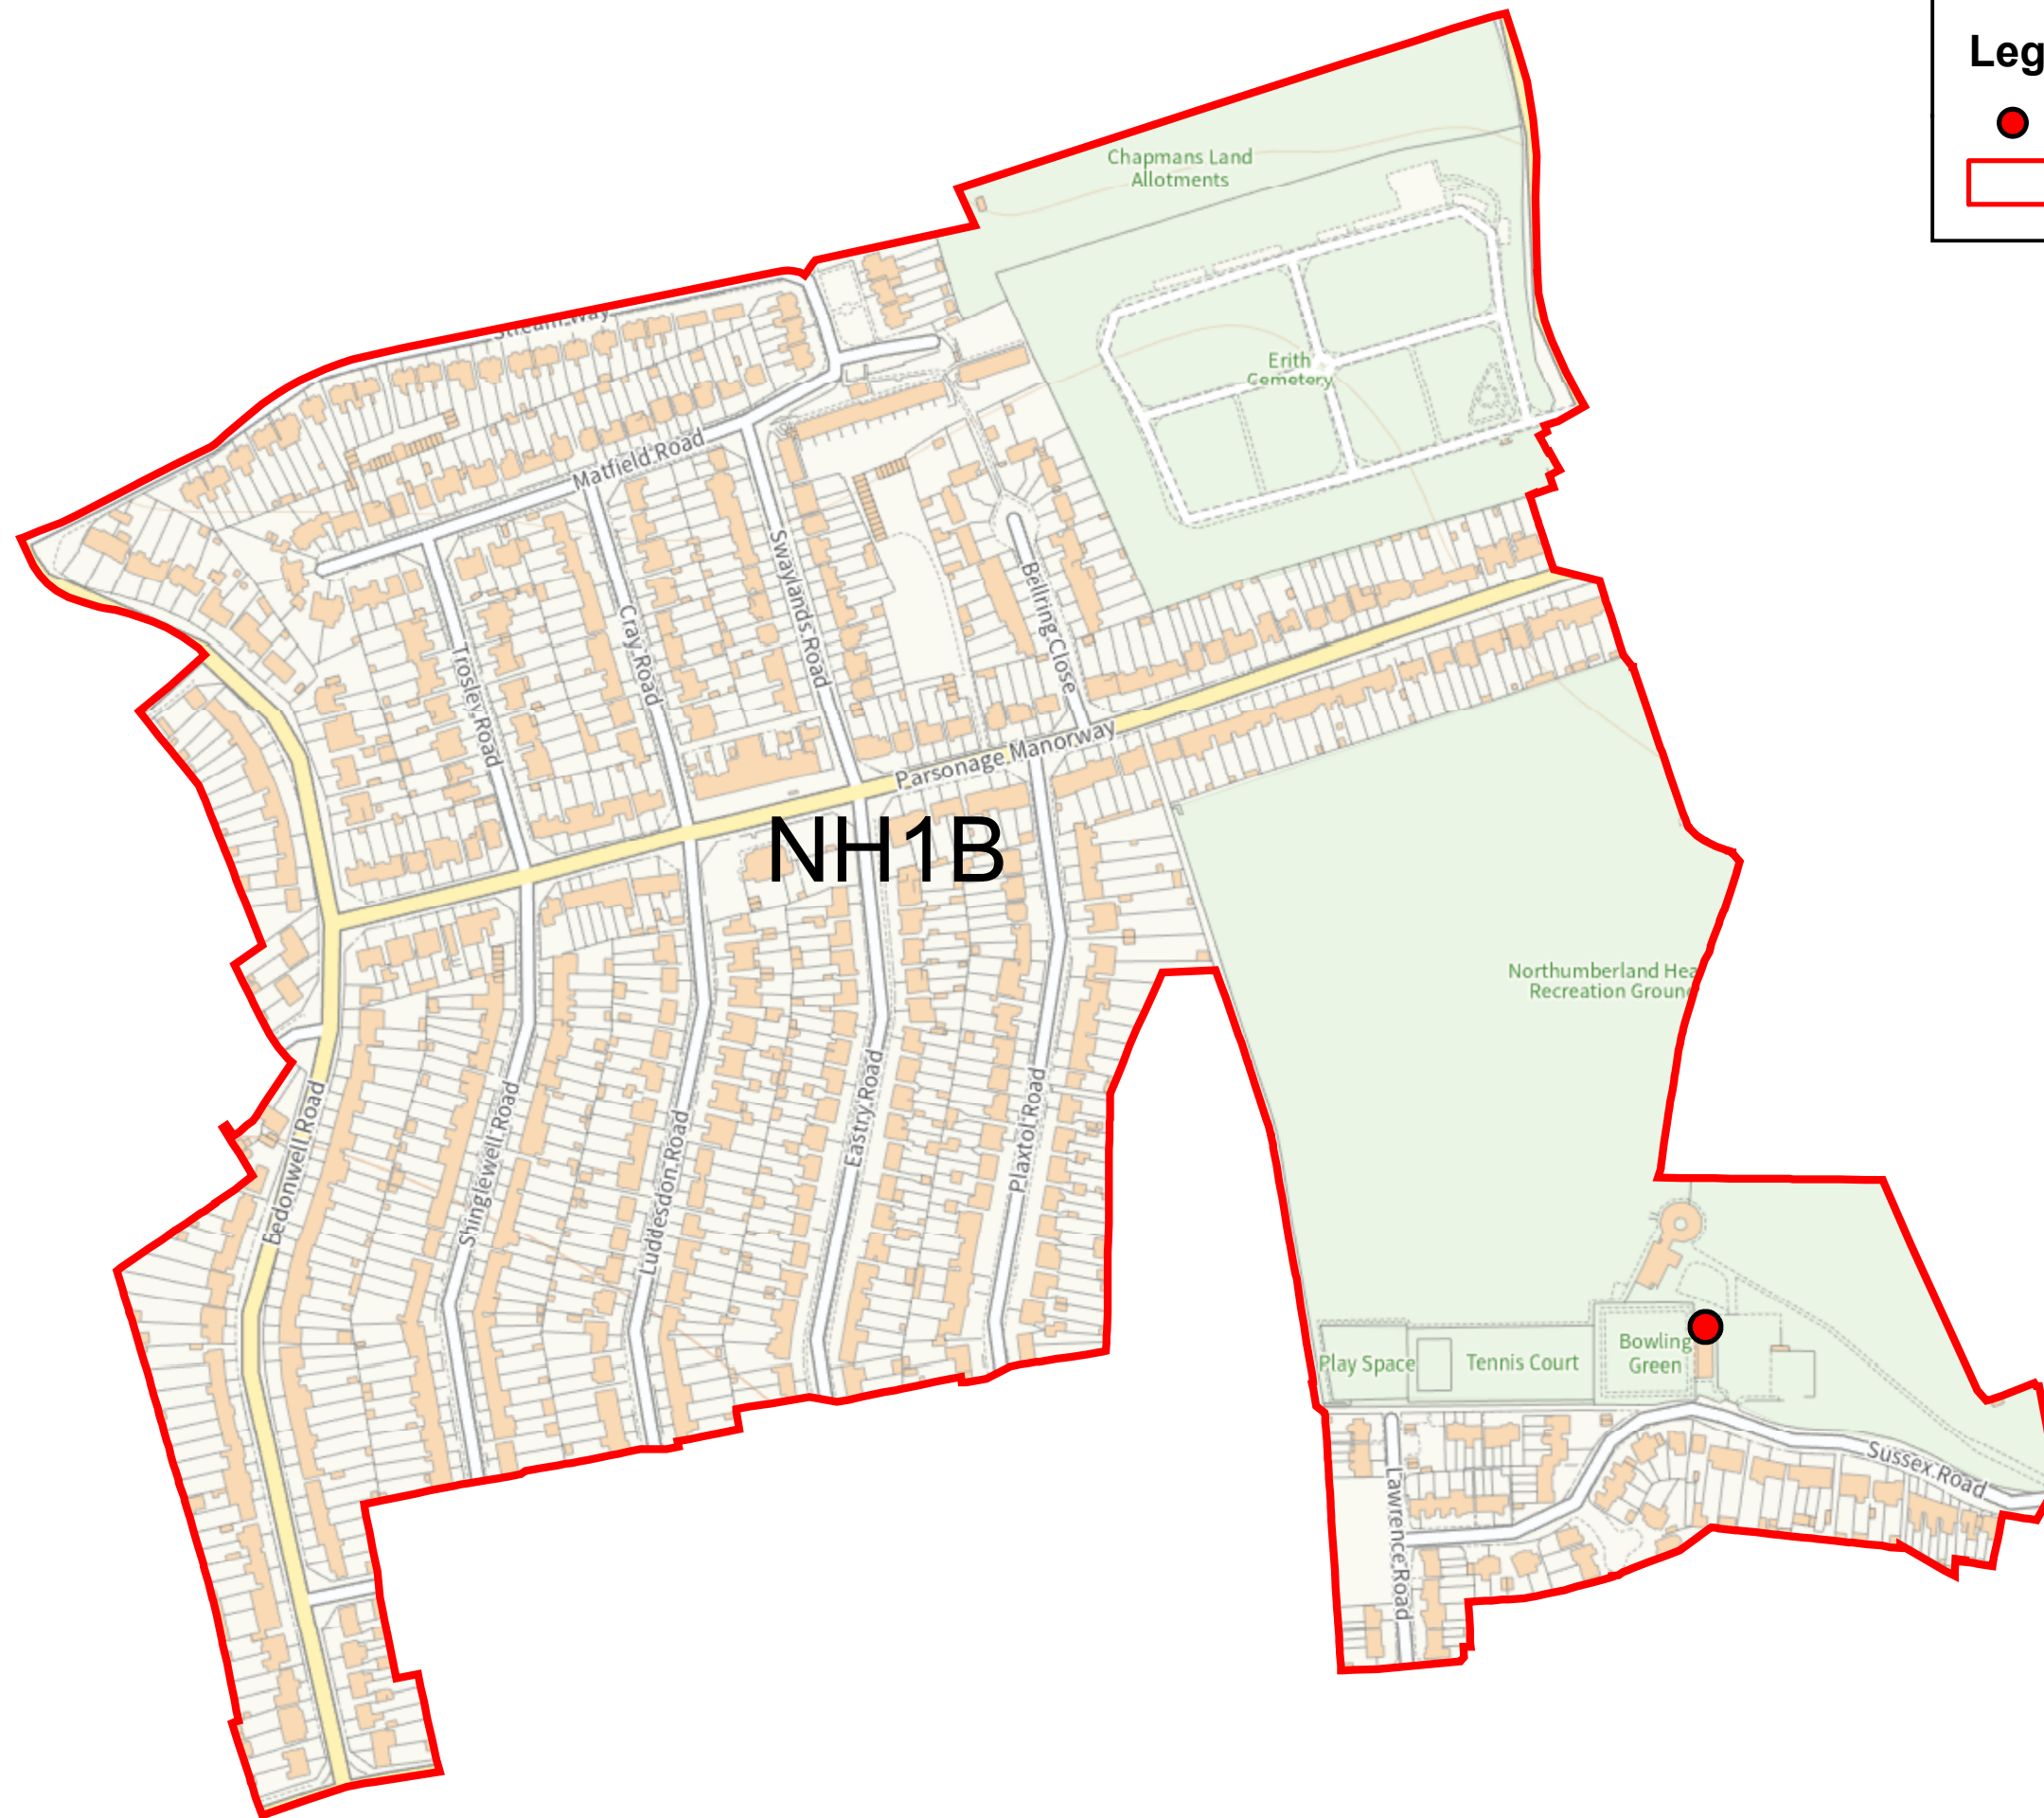

# Legend

- Polling Station
- ▭ Proposed Polling District Boundary

COPYRIGHT: This map is reproduced from Ordnance Survey material with the permission of Ordnance Survey on behalf of the Controller of Her Majesty's Stationery Office © Crown copyright. Unauthorised reproduction infringes Crown copyright and may lead to prosecution or civil proceedings. (Bexley Council) (100019261) (2024).

## NH1B Polling District Northumberland Heath Ward

SCALE:  
1:3,500