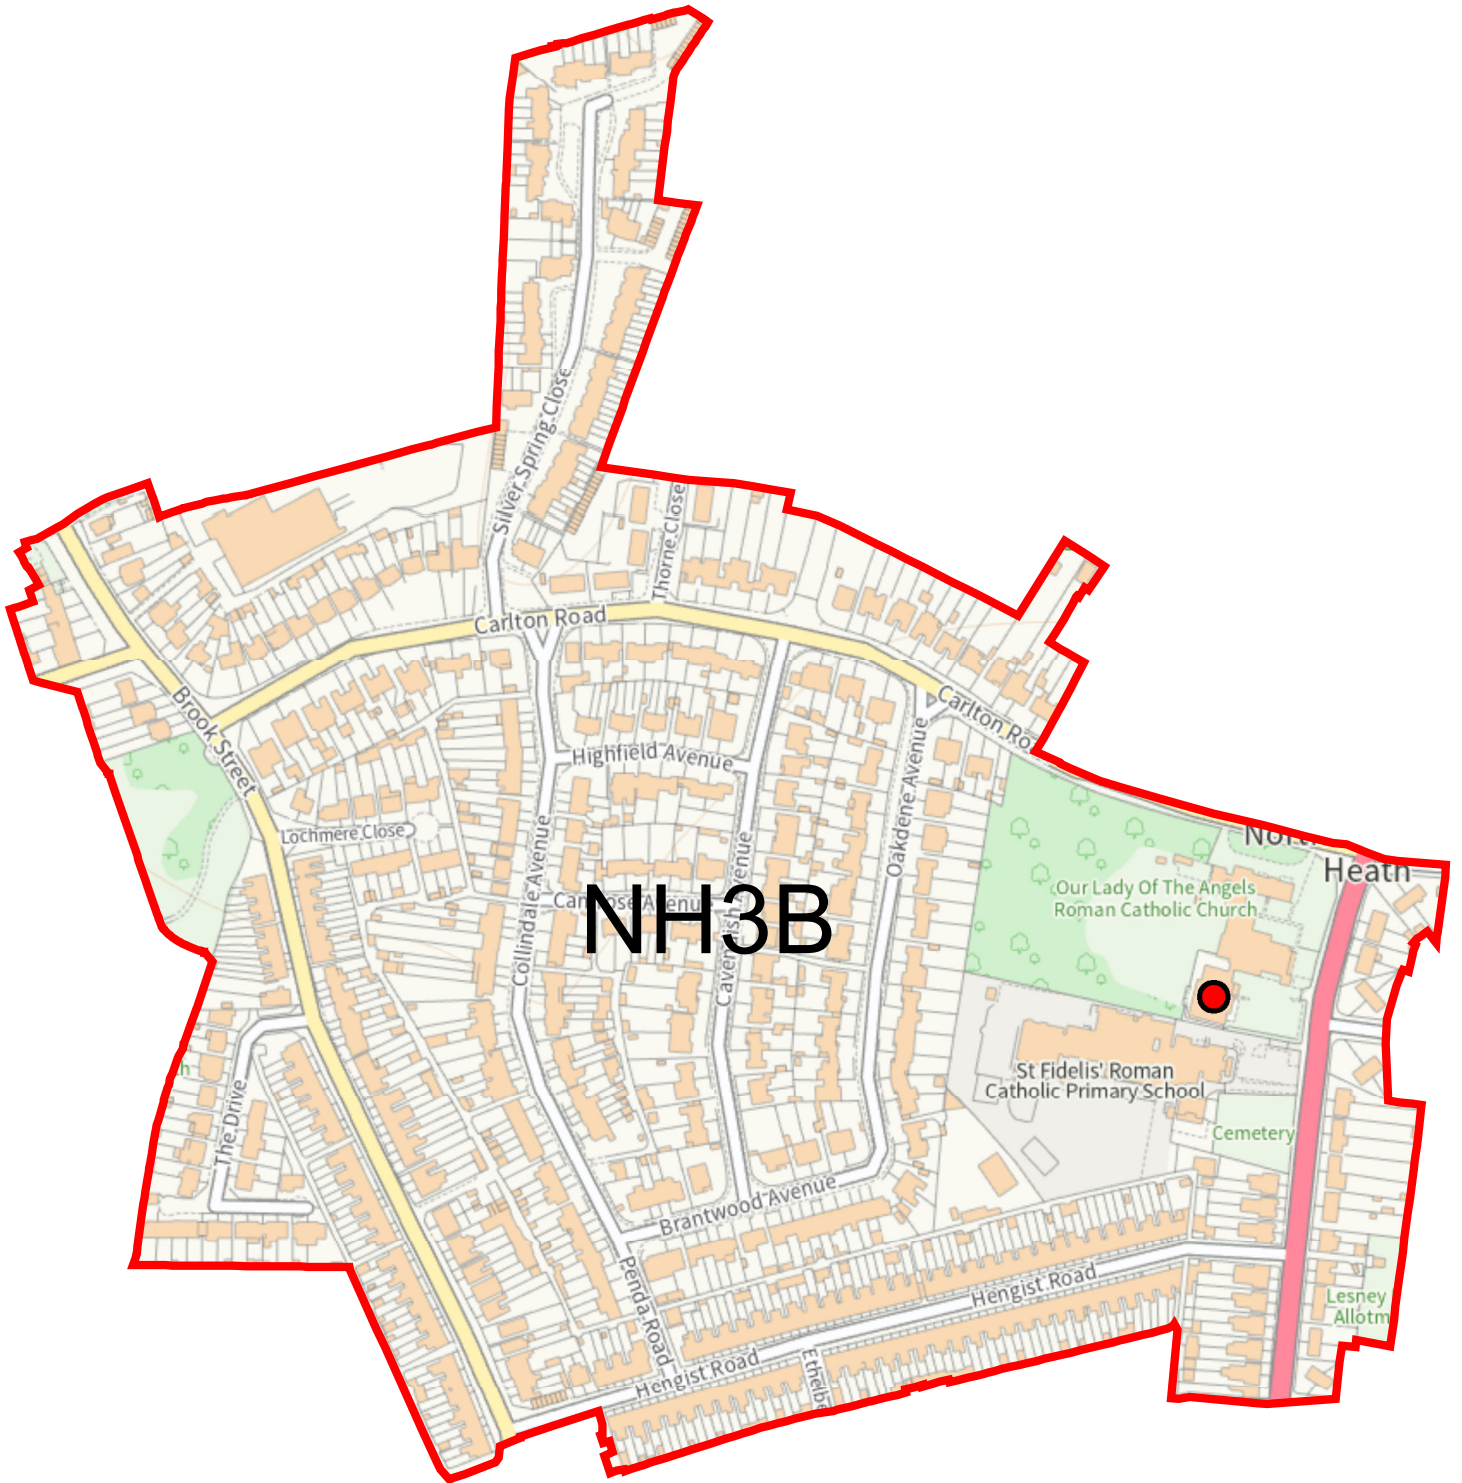

# Legend

 Polling Station

 Proposed Polling District Boundary

**NH3B Polling District** Northumberland Heath Ward

SCALE:  
1:3,850

COPYRIGHT: This map is reproduced from Ordnance Survey material with the permission of Ordnance Survey on behalf of the Controller of Her Majesty's Stationery Office © Crown copyright. Unauthorised reproduction infringes Crown copyright and may lead to prosecution or civil proceedings. (Bexley Council) (100019261) (2024).