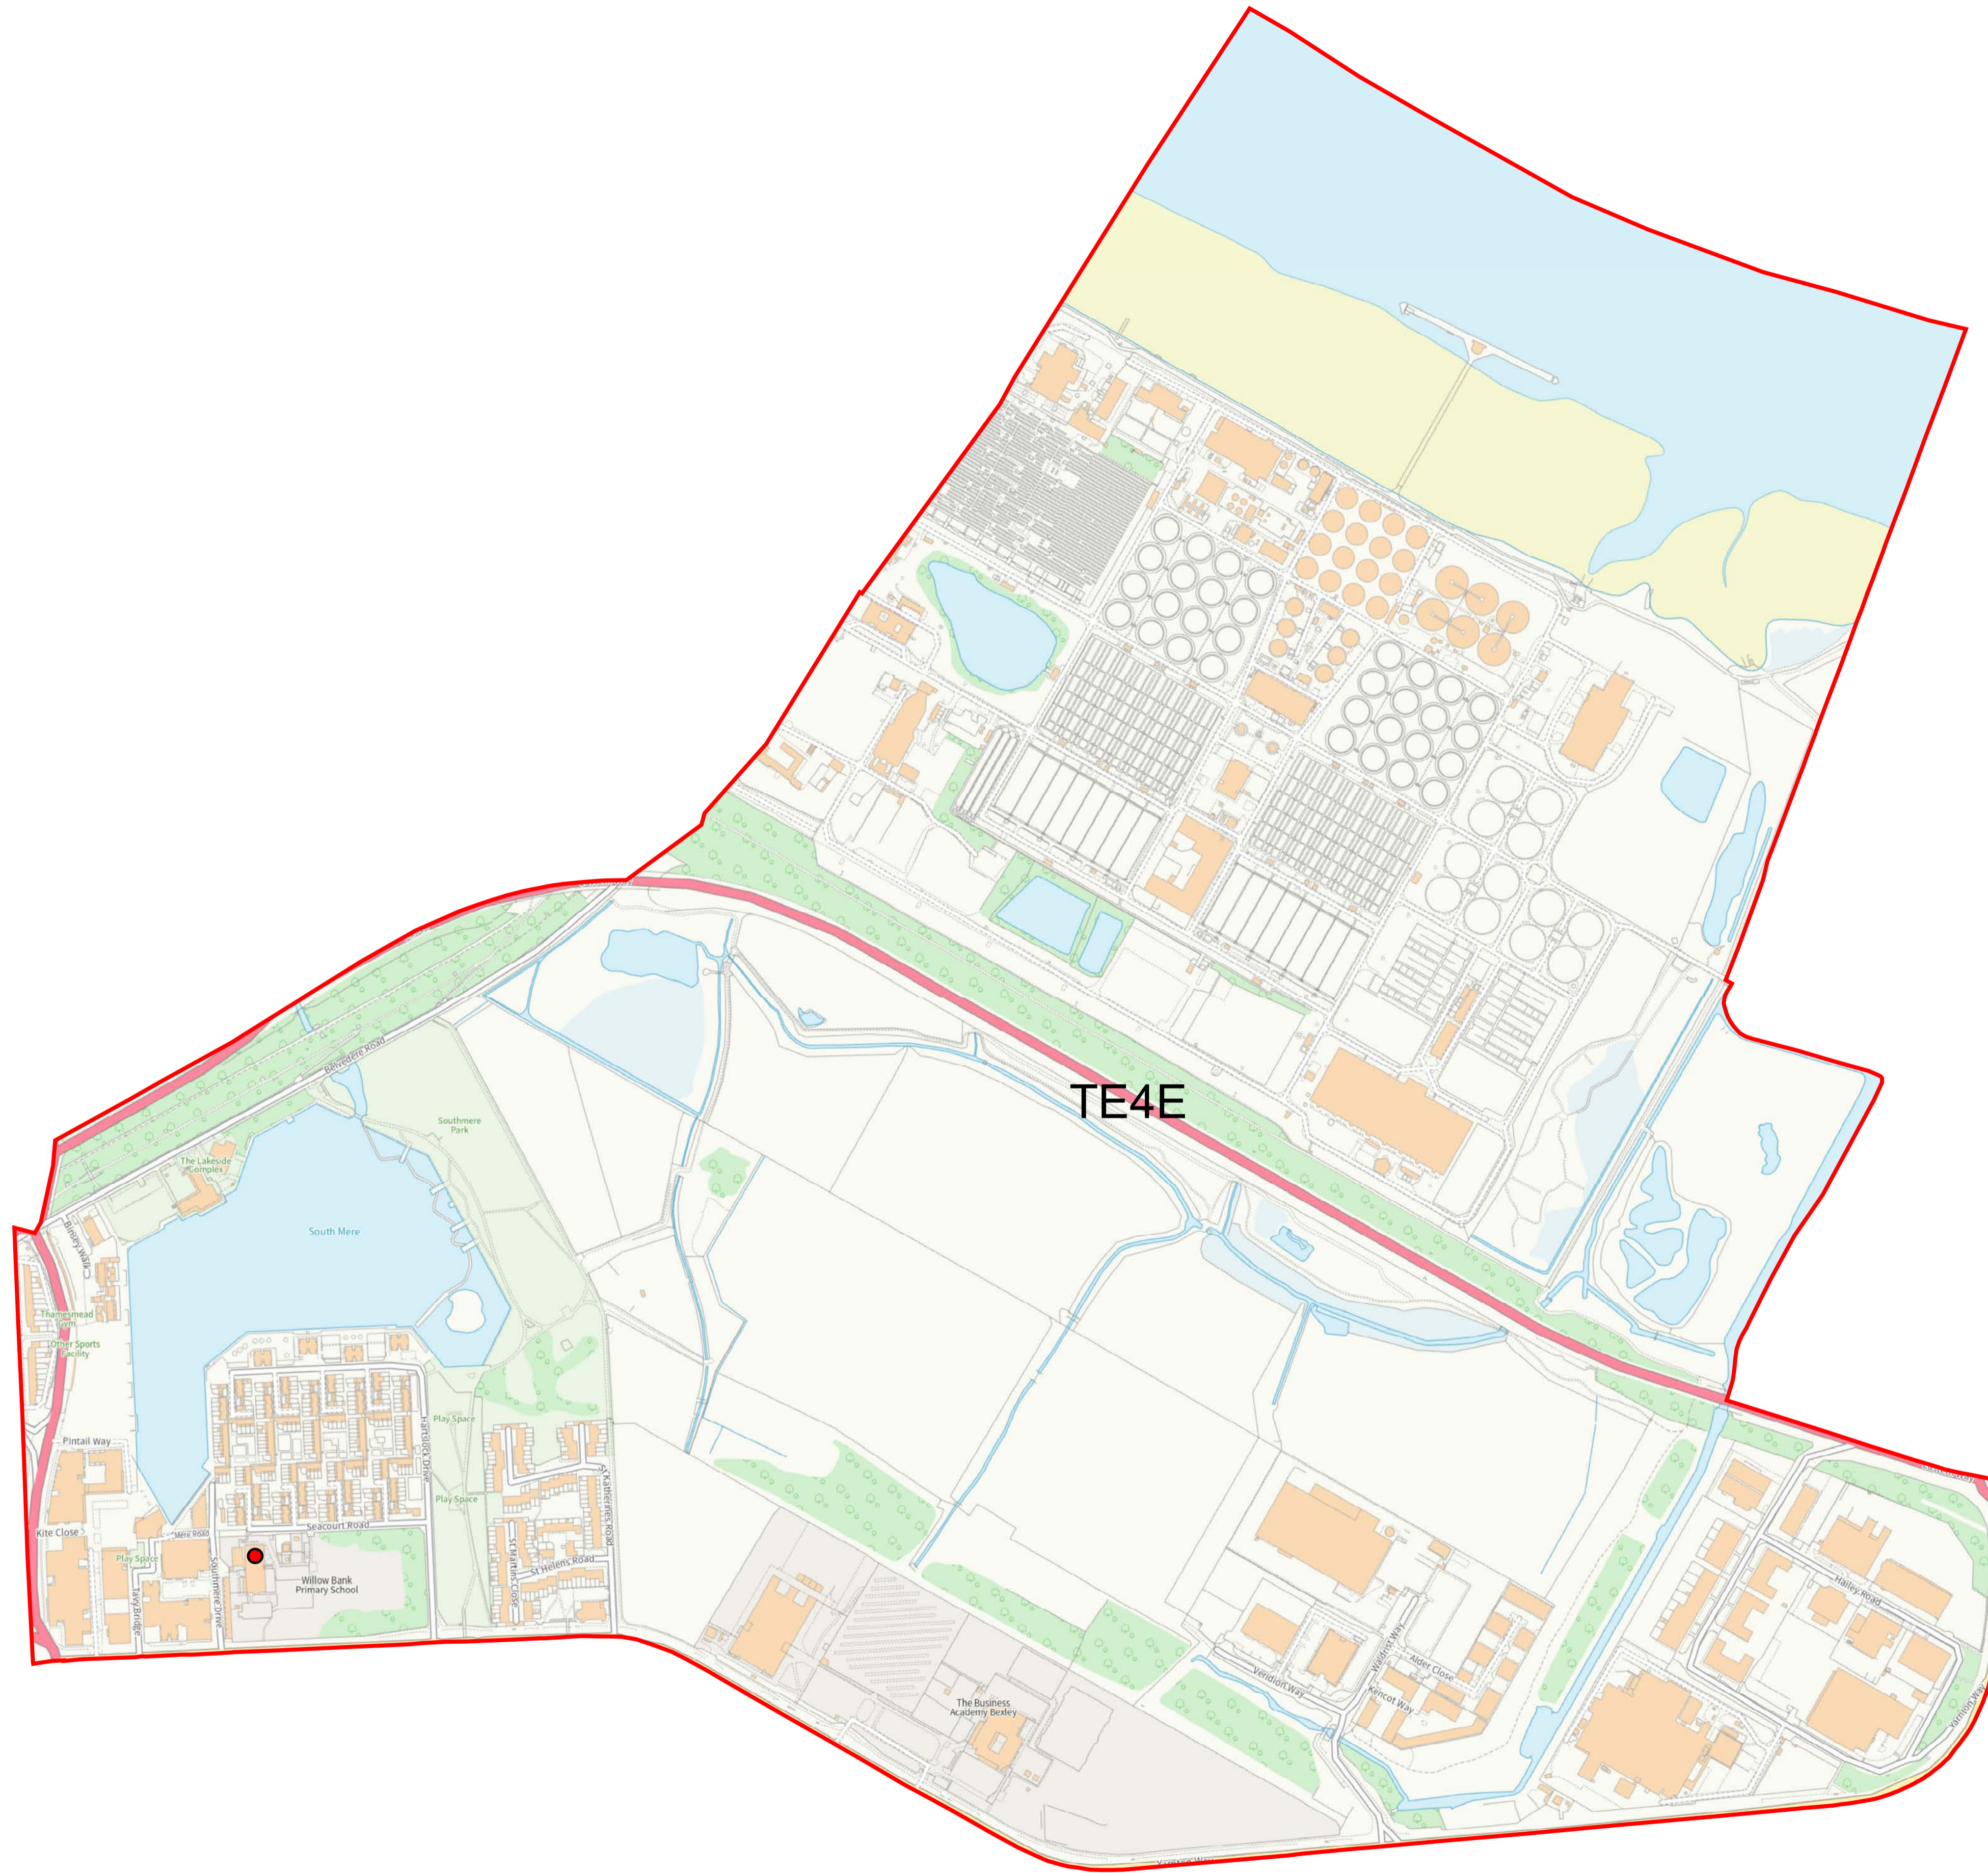

# Legend

● Polling Station

□ Polling District

COPYRIGHT: This map is reproduced from Ordnance Survey material with the permission of Ordnance Survey on behalf of the Controller of Her Majesty's Stationery Office © Crown copyright. Unauthorised reproduction infringes Crown copyright and may lead to prosecution or civil proceedings. (Bexley Council) (100019261) (2024).

## TE4E Polling District Thamesmead East Ward

SCALE:  
1:4,200